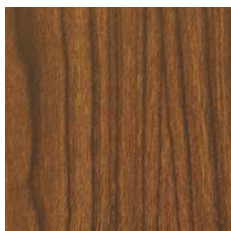

### A BEAUTIFUL FINISH THAT PROTECTS YOUR DOOR AND PROTECTS THE ENVIRONMENT

Phosphate Free • Chrome Free • VOC Free • TGIC Free

**Dark Walnut**

**Light Teak**

**Dark Teak**

**Light Oak**

**Dark Oak**

**Dark  
Knotty Pine**

**Light  
Knotty Pine**

**Dark Acacia**

**Light Bamboo**

**Dark Bamboo**

**Dark Cedar**

**Light Cedar**

**Light Ash**

**Dark Ash**