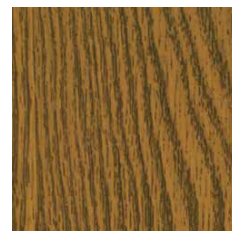

### A BEAUTIFUL FINISH THAT PROTECTS YOUR DOOR AND PROTECTS THE ENVIRONMENT

Phosphate Free • Chrome Free • VOC Free • TGIC Free

**Dark Walnut**

**Light Teak**

**Dark Teak**

**Light Oak**

**Dark Oak**

**Dark  
Knotty Pine**

**Light  
Knotty Pine**

**Dark Acacia**

**Light Bamboo**

**Dark Bamboo**

**Dark Cedar**

**Light Cedar**

**Light Ash**

**Dark Ash**