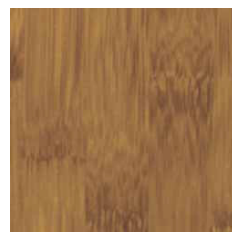

Light Bamboo