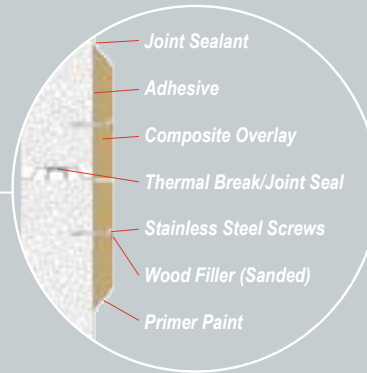

New Product **Therma Elite Door**

Introducing another new innovative product from Northwest Door. We have combined our time-proven Therma Tech II steel insulated garage door with a new precision made wood composite overlay.

Unlike some other products our new overlay will not come off, EVER. Our secured overlay stays put, it doesn't shrink and expand or move from it's original position.

The Therma Elite has amazing detail and the newly engineered beveled design profile on the overlay gives the door a distinctive pristine look, similar to our highest end aluminum Infinity Classic™ and Modern Classic™ garage doors.

R Value 10.4

westgate

You only get the best with the new Therma Elite from Northwest Door

New Beveled Type Overlay Profile

*Each door panel design segment is precision computer cut from a single sheet of wood composite overlay material.

The Therma Elite is extra heavy duty and 2-1/2" thick, 2" thick insulated steel sandwich door sections plus 1/2" thick wood composite overlay. The overlay is secured with waterproof adhesive and stainless steel screws, then Factory Sealed and Factory Prime Painted. Our doors feature both a Thermal Break and a Flexible Joint Seal with an R Value of 10.4 plus an optional R 12. Over 100 designs are available as standard and unlimited custom designs. Designs that include glass are standard with 3 mm single pane clear annealed. Double pane insulated, tinted or obscure glass types are optional. Steel door skins are Warrantied by Northwest Door against delamination for as long as you own your home, the wood composite overlay for a period of *(3) three years.