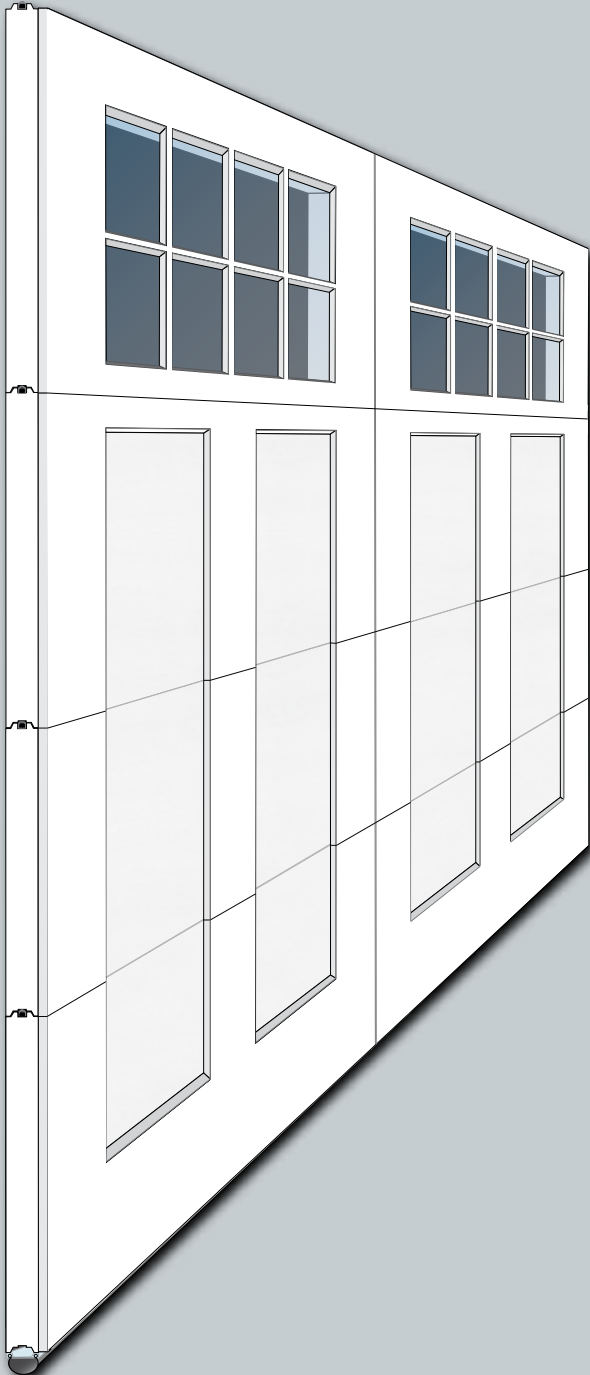

New Product **Therma Elite Door**

Introducing another new innovative product from Northwest Door. We have combined our time-proven Therma Tech II steel insulated garage door with a new precision made wood composite overlay.

Unlike some other products our new overlay will not come off, EVER. Our secured overlay stays put, it doesn't shrink and expand or move from it's original position.

The Therma Elite has amazing detail and the newly engineered beveled design profile on the overlay gives the door a distinctive pristine look, similar to our highest end aluminum Infinity Classic™ and Modern Classic™ garage doors.

R Value 10.4

westgate

You only get the best with the new Therma Elite from Northwest Door

New Beveled Type Overlay Profile

*Each door panel design segment is precision computer cut from a single sheet of wood composite overlay material.

The Therma Elite is extra heavy duty and 2-1/2" thick, 2" thick insulated steel sandwich door sections plus 1/2" thick wood composite overlay. The overlay is secured with waterproof adhesive and stainless steel screws, then Factory Sealed and Factory Prime Painted. Our doors feature both a Thermal Break and a Flexible Joint Seal with an R Value of 10.4 plus an optional R 12. Over 100 designs are available as standard and unlimited custom designs. Designs that include glass are standard with 3 mm single pane clear annealed. Double pane insulated, tinted or obscure glass types are optional. Steel door skins are Warrantied by Northwest Door against delamination for as long as you own your home, the wood composite overlay for a period of *(3) three years.