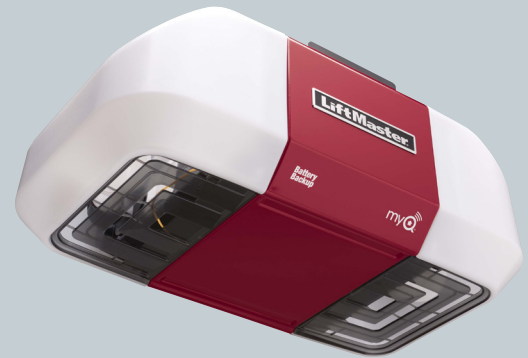

westgate

ENTRE//MATIC

NEW PRODUCT BULLETIN

LiftMaster®

8550 Elite Series® DC Battery Backup Belt Drive

Take convenience and safety to a whole new level with the LiftMaster® 8550. The reliable, integrated Battery Backup System guarantees access in and out of your garage, even when the power is out. The safety and security features will continue to operate as well, ensuring your family is protected in a power failure. The opener is also equipped with built-in MyQ™ technology, enabling you to close your garage door or turn lights on or off using a smartphone or computer – from anywhere in the world. And because it features soft start and slow stop to reduce noise when it operates, it is perfect for homes with a room above the garage.

For further information please contact your Westgate sales representative:

Toll Free: 1.888.421.8788
Email: info@westgatedoor.com
Web: www.westgatedoor.com

8360 LiftMaster Premium Series Chain Drive

The LiftMaster® 8360 is rugged, reliable, and features an integrated Battery Backup System that ensures your garage door opener, as well as the safety and security features, will continue to work even when the power is out. It is also equipped with built-in MyQ™ technology enabling you to close your garage door or turn lights on or off using a smartphone or computer from anywhere in the world.